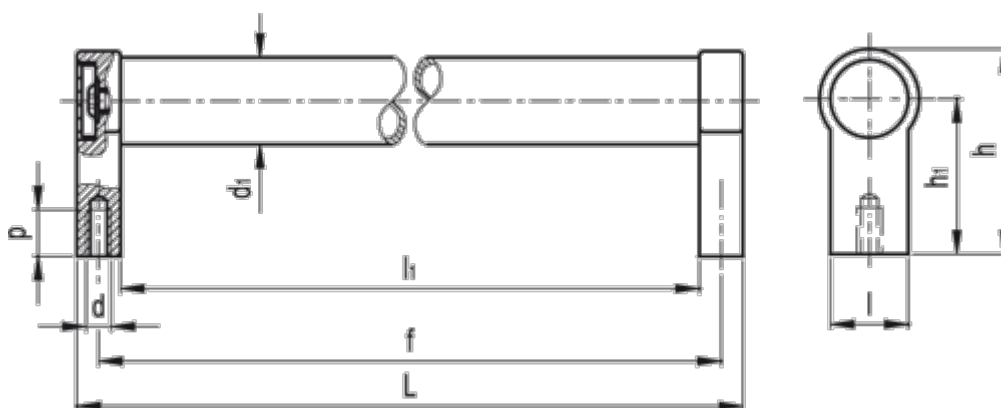

Data Sheet

Article number: 20569300300

Description: E+G Tubular handle GN333.1-30-300-A-EL
A Mounting from back

Measures

$d = M8$

$d_1 = 30$

$f = 300$

$h = 68$

$h_1 = 51$

$L = 317$

$l_1 = 283$

$p = 15$